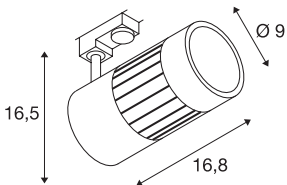

## STRUCTEC

spot for 240V 3-circuit track, LED, 3000K, round, black, 60°, 36W, incl. 3-circuit adapter

The STRUCTEC is available in several colour versions and beam angles with a suitable adapter for the 3-phase 240V track system. It has a high-performance COB LED module fitted, which, thanks to a CRI of >90, is especially suitable for excellent colour reproduction.

## TECHNICAL DATA

Item no.:	176090
Lamps included	0
Primary nominal voltage	220-240V ~50/60Hz mA/V
Secondary power / secondary voltage	900 mA/V
Vertical tilting range	85 °
Horizontal rotation range	350 °
Length	16.8 cm
Height	16.5 cm
Diameter	9.0 cm
Net weight	1.113 kg
Gross weight	1.363 kg
IP Code	IP 20
Safety class	I
Assembly	Surface
Assembly details	Track Ceiling
Wattage	35 W
Lumen	2600 lm
Colour temperature	3000 Kelvin
Beam angle	60 °
Color	black
CRI	>96
Binning	3