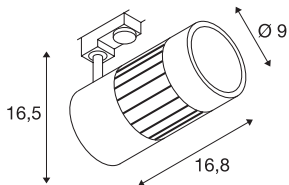

STRUCTEC

spot for 240V 3-circuit track, LED, 3000K, round, white, 60°, 36W, incl. 3-circuit adapter

The STRUCTEC is available in several colour versions and beam angles with a suitable adapter for the 3-phase 240V track system. It has a high-performance COB LED module fitted, which, thanks to a CRI of >90, is especially suitable for excellent colour reproduction.

TECHNICAL DATA

Item no.:	176091
Lamps included	0
Primary nominal voltage	220-240V ~50/60Hz mA/V
Secondary power / secondary voltage	900 mA/V
Vertical tilting range	85 °
Horizontal rotation range	350 °
Length	16.8 cm
Height	16.5 cm
Diameter	9.0 cm
Net weight	1.123 kg
Gross weight	1.362 kg
IP Code	IP 20
Safety class	I
Assembly	Surface
Assembly details	Track Ceiling
Wattage	35 W
Lumen	2600 lm
Colour temperature	3000 Kelvin
Beam angle	60 °
Color	white
CRI	>96
Binning	3