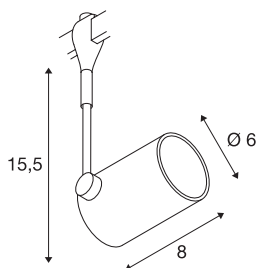

BIMA 1

spot for 240V track EASYTEC II, QPAR51,
single-headed, black, max. 50W

BIMA 1 swivelling and tiltable 240V spot with suitable adapter for the EASYTEC II track system. The luminaire is made of aluminium and, thanks to the GU10 socket, is suitable for both halogen and LED lamps.

TECHNICAL DATA

Item no.:	184450
Socket	GU10
Lamp	QPAR51
Number of sockets	1
Lamps included	0
Primary nominal voltage	220-240V ~50/60Hz mA/V
Tilt range	180 °
Horizontal rotation range	350 °
Length	8.0 cm
Height	15.5 cm
Diameter	6.0 cm
Net weight	0.337 kg
Gross weight	0.401 kg
IP Code	IP 20
Safety class	I
Assembly	Surface
Assembly details	Ceiling,Track Ceiling,Track Wall,Wall
Wattage	50 W
Color	black
BIG WHITE Page	535