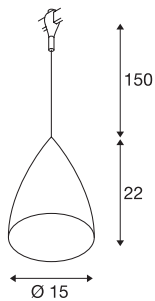

TONGA 4

pendant for 240V track EASYTEC II, C35, black, white ceramic, max. 60W

BIMA 4 240V spot with suitable adapter for the EASYTEC II track system. The luminaire is made of aluminium and has a lamp shade made of ceramic. The built-in E14 socket is suitable for LED and energy-saving lamps. The pendant length is 1.5 m.

TECHNICAL DATA

Item no.:	184530
Socket	E14
Lamp	C35
Number of sockets	1
Lamps included	0
Primary nominal voltage	220-240V ~50/60Hz mA/V
Length	22.0 cm
Pendant length	150.0 cm
Height	181.0 cm
Diameter	15.0 cm
Net weight	0.807 kg
Gross weight	1.152 kg
IP Code	IP 20
Safety class	I
Assembly	Surface
Assembly details	Ceiling, Track Ceiling
Wattage	60 W
Color	black
BIG WHITE Page	538