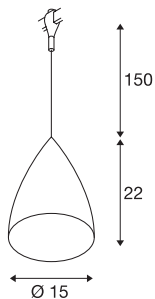

TONGA 4

pendant for 240V track EASYTEC II, C35, white, white ceramic, max. 60W

BIMA 4 240V spot with suitable adapter for the EASYTEC II track system. The luminaire is made of aluminium and has a lamp shade made of ceramic. The built-in E14 socket is suitable for LED and energy-saving lamps. The pendant length is 1.5 m.

TECHNICAL DATA

Item no.:	184531
Socket	E14
Lamp	C35
Number of sockets	1
Lamps included	0
Primary nominal voltage	230V ~50Hz mA/V
Length	22.0 cm
Pendant length	150.0 cm
Height	181.0 cm
Diameter	15.0 cm
Net weight	0.771 kg
Gross weight	1.132 kg
IP Code	IP 20
Safety class	I
Assembly	Surface
Assembly details	Ceiling, Track Ceiling
Wattage	60 W
Color	white