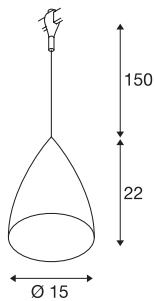

TONGA 4

pendant for 240V track EASYTEC II, C35, silver-grey, white ceramic, max. 60W

BIMA 4 240V spot with suitable adapter for the EASYTEC II track system. The luminaire is made of aluminium and has a lamp shade made of ceramic. The built-in E14 socket is suitable for LED and energy-saving lamps. The pendant length is 1.5 m.

TECHNICAL DATA

Item no.:	184534
Socket	E14
Lamp	C35
Number of sockets	1
Lamps included	0
Primary nominal voltage	220-240V ~50/60Hz mA/V
Length	22.0 cm
Pendant length	150.0 cm
Height	181.0 cm
Diameter	15.0 cm
Net weight	0.775 kg
Gross weight	1.119 kg
IP Code	IP 20
Safety class	I
Assembly	Surface
Assembly details	Ceiling, Track Ceiling
Wattage	60 W
Color	grey
BIG WHITE Page	538