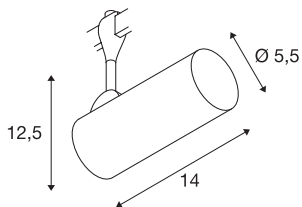

HELIA 50

spot for EASYTEC II high-voltage track, LED, 3000K, black, 35°, incl. EASYTEC II Adapter

Swivelling and tiltable HELIA 60 LED spot with suitable adapter for the EASYTEC II track system. The luminaire impresses with its slim design and is therefore ideal for modern lighting concepts. The luminaire is made from aluminium and equipped with a Premium LED module.

TECHNICAL DATA

Item no.:	184560
Primary nominal voltage	220-240V ~50/60Hz mA/V
Secondary power / secondary voltage	500 mA/V
Vertical tilting range	90 °
Horizontal rotation range	350 °
Length	14.0 cm
Height	17.0 cm
Diameter	5.5 cm
Net weight	0.378 kg
Gross weight	0.505 kg
IP Code	IP 20
Safety class	I
Assembly	Surface
Assembly details	Track Ceiling, Track Wall
Wattage	11 W
Lumen	750 lm
Colour temperature	3000 Kelvin
Beam angle	35 °
Color	black
CRI	>90
Binning	6
LXXBXX data	70/50