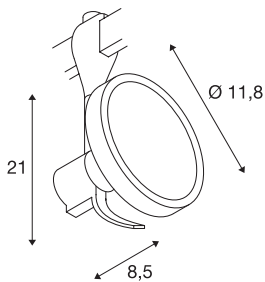

YOKI

spot for 240V track EASYTEC II, QPAR111, black, max. 75W, incl. deco ring

Rotatable and tiltable 240V spot, YOKI, with suitable adapter for the EASYTEC II track system. The luminaire is made of aluminium and, thanks to the GU10 socket, is suitable for both halogen and LED lamps. The luminaire comes in several colour versions and a deco ring matching the luminaire colour to place on a lamp with 11.1 cm diameter is included in the delivery.

TECHNICAL DATA

Item no.:	184620
Socket	GU10
Lamp	QPAR111
Number of sockets	1
Lamps included	0
Primary nominal voltage	220-240V ~50/60Hz mA/V
Tilt range	90 °
Horizontal rotation range	350 °
Length	8.5 cm
Height	21.0 cm
Diameter	11.8 cm
Net weight	0.451 kg
Gross weight	0.571 kg
IP Code	IP 20
Safety class	I
Assembly	Surface
Assembly details	Ceiling, Track Ceiling
Wattage	75 W
Color	black