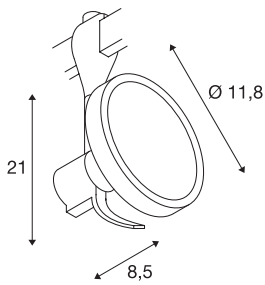

## YOKI

spot for 240V track EASYTEC II, QPAR111, white, max. 75W, incl. deco ring

Rotatable and tiltable 240V spot, YOKI, with suitable adapter for the EASYTEC II track system. The luminaire is made of aluminium and, thanks to the GU10 socket, is suitable for both halogen and LED lamps. The luminaire comes in several colour versions and a deco ring matching the luminaire colour to place on a lamp with 11.1 cm diameter is included in the delivery.

## TECHNICAL DATA

|                           |                        |
|---------------------------|------------------------|
| Item no.:                 | 184621                 |
| Socket                    | GU10                   |
| Lamp                      | QPAR111                |
| Number of sockets         | 1                      |
| Lamps included            | 0                      |
| Primary nominal voltage   | 220-240V ~50/60Hz mA/V |
| Tilt range                | 90 °                   |
| Horizontal rotation range | 350 °                  |
| Length                    | 8.5 cm                 |
| Height                    | 21.0 cm                |
| Diameter                  | 11.8 cm                |
| Net weight                | 0.452 kg               |
| Gross weight              | 0.574 kg               |
| IP Code                   | IP 20                  |
| Safety class              | I                      |
| Assembly                  | Surface                |
| Assembly details          | Ceiling, Track Ceiling |
| Wattage                   | 75 W                   |
| Color                     | white                  |