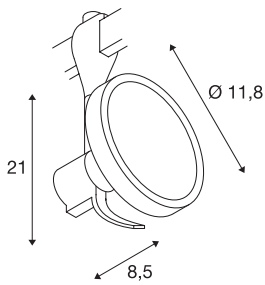

## YOKI

spot for 240V track EASYTEC II, QPAR111, silver-grey, max. 75W, incl. deco ring

Rotatable and tiltable 240V spot, YOKI, with suitable adapter for the EASYTEC II track system. The luminaire is made of aluminium and, thanks to the GU10 socket, is suitable for both halogen and LED lamps. The luminaire comes in several colour versions and a deco ring matching the luminaire colour to place on a lamp with 11.1 cm diameter is included in the delivery.

## TECHNICAL DATA

Item no.:	184624
Socket	GU10
Lamp	QPAR111
Number of sockets	1
Lamps included	0
Primary nominal voltage	220-240V ~50/60Hz mA/V
Tilt range	90 °
Horizontal rotation range	350 °
Length	8.5 cm
Height	21.0 cm
Diameter	11.8 cm
Net weight	0.452 kg
Gross weight	0.563 kg
IP Code	IP 20
Safety class	I
Assembly	Surface
Assembly details	Ceiling, Track Ceiling
Wattage	75 W
Color	grey