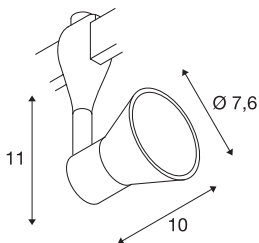

ANILA

spot for 240V track EASYTEC II, QPAR51, silver-grey, max. 50W

ANILA swivelling and tiltable 240V floodlight with suitable adapter for the EASYTEC II track system. The luminaire is made of aluminium and clear glass and, thanks to the built-in GU10 socket, is suitable for both halogen and LED lamps.

TECHNICAL DATA

Item no.:	184634
Socket	GU10
Lamp	QPAR51
Number of sockets	1
Lamps included	0
Primary nominal voltage	230V ~50Hz mA/V
Tilt range	120 °
Horizontal rotation range	350 °
Length	10.0 cm
Height	11.0 cm
Diameter	7.6 cm
Net weight	0.271 kg
Gross weight	0.376 kg
IP Code	IP 20
Safety class	I
Assembly	Surface
Assembly details	Ceiling, Track Ceiling, Track Wall, Wall
Wattage	50 W
Color	grey
BIG WHITE Page	536