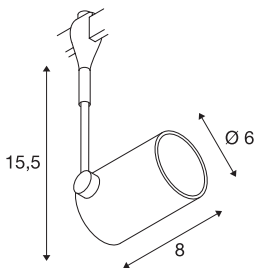

BIMA 1

spot for 240V track EASYTEC II, single-headed, QPAR51, chrome/black, max. 50W

BIMA 1 swivelling and tiltable 240V spot with suitable adapter for the EASYTEC II track system. The luminaire is made of aluminium and, thanks to the GU10 socket, is suitable for both halogen and LED lamps.

TECHNICAL DATA

Item no.:	185450
Socket	GU10
Lamp	QPAR51
Number of sockets	1
Lamps included	0
Primary nominal voltage	220-240V ~50/60Hz mA/V
Tilt range	180 °
Horizontal rotation range	350 °
Length	8.0 cm
Height	15.5 cm
Diameter	6.0 cm
Net weight	0.343 kg
Gross weight	0.406 kg
IP Code	IP 20
Safety class	I
Assembly	Surface
Assembly details	Ceiling, Track Ceiling, Track Wall, Wall
Wattage	50 W
Color	chrome