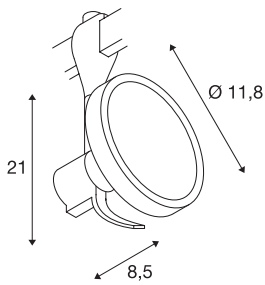

YOKI

spot for 240V track EASYTEC II, QPAR111, chrome, max. 75W, incl. deco ring

Rotatable and tiltable 240V spot, YOKI, with suitable adapter for the EASYTEC II track system. The luminaire is made of aluminium and, thanks to the GU10 socket, is suitable for both halogen and LED lamps. The luminaire comes in several colour versions and a deco ring matching the luminaire colour to place on a lamp with 11.1 cm diameter is included in the delivery.

TECHNICAL DATA

Item no.:	185622
Socket	GU10
Lamp	QPAR111
Number of sockets	1
Lamps included	0
Primary nominal voltage	220-240V ~50/60Hz mA/V
Tilt range	90 °
Horizontal rotation range	350 °
Length	8.5 cm
Height	21.0 cm
Diameter	11.8 cm
Net weight	0.45 kg
Gross weight	0.57 kg
IP Code	IP 20
Safety class	I
Assembly	Surface
Assembly details	Ceiling, Track Ceiling
Wattage	75 W
Color	chrome