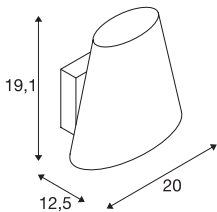

## COUPA QT14

Indoor LED recessed wall light, chrome, frosted glass

The COUPA WL wall light impresses with a successful combination of chrome-plated steel and glass elements. As an extension to the COUPA FLEXLED, it provides the perfect solution for demanding installations. Equipped with a G9 socket, the luminaire is suitable for connecting directly to the 230V mains power supply.

## TECHNICAL DATA

Item no.:	1002859
Socket	G9
Lamp	QT14
Number of sockets	1
Lamps included	0
Primary nominal voltage	220-240V ~50/60Hz mA/V
Length	20.0 cm
Width	12.5 cm
Height	19.1 cm
Net weight	1.195 kg
Gross weight	1.57 kg
IP Code	IP 20
Safety class	I
Assembly	Surface
Assembly details	Wall
Wattage	42 W
Color	chrome
BIG WHITE Page	249