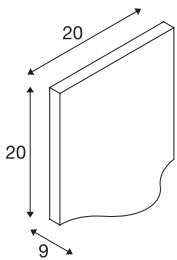

VILUA L WL Outdoor recessed wall light

anthracite, 3000K IP54 100° 810lm

The VILUA wall light, which is equipped with powerful, warm white LEDs, is available in several versions. The electrical connection of the luminaire, which is made from aluminium, is made directly to the 230V mains supply. Thanks to its IP54 protection class, the luminaire is suitable for outdoor use. This luminaire contains built-in LED lamps.

TECHNICAL DATA

Item no.:	1002504
Primary nominal voltage	100-277V ~50/60Hz mA/V
Secondary power / secondary voltage	350 mA/V
Width	20.0 cm
Height	20.0 cm
Depth	9.0 cm
Net weight	1.603 kg
Gross weight	1.933 kg
IP Code	IP 54
Safety class	I
Impact resistance class	IK02
Impact resistance	0,20000000000000001 Joule
Assembly	Surface
Assembly details	Wall
Wattage	16 W
Lumen	810 lm
Colour temperature	3000 Kelvin
Beam angle	100 °
Color	anthracite
CRI	>80
Binning	3
BIG WHITE Page	675