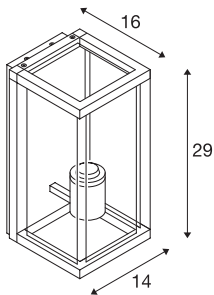

### TECHNICAL DATA

Item no.:	1002403
Socket	E27
Number of sockets	1
Primary nominal voltage	230V ~50Hz mA/V
Width	14.0 cm
Height	29.0 cm
Depth	16.0 cm
Net weight	2.221 kg
Gross weight	2.875 kg
IP Code	IP 44
Safety class	I
Assembly	Surface
Assembly details	Wall
Wattage	15 W
Color	anthracite
BIG WHITE Page	653