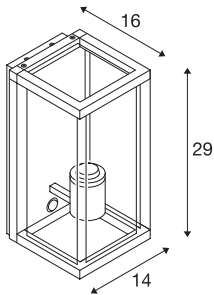

QUADRULO SENSOR WL E27 outdoor sur- face-mounted wall light

anthracite, including sensor

Aluminium wall light from the QUADRULO series with a transparent illumination surface. Because the high protection class, the luminaire - which is available with or without a motion sensor - is suitable for outdoor use. The electrical connection is made directly to the 230V mains supply.

TECHNICAL DATA

Item no.:	1002402
Socket	E27
Number of sockets	1
Primary nominal voltage	230V ~50Hz mA/V
Width	14.0 cm
Height	29.0 cm
Depth	16.0 cm
Net weight	2.256 kg
Gross weight	2.871 kg
IP Code	IP 44
Safety class	I
Assembly	Surface
Assembly details	Wall
Wattage	15 W
Color	anthracite
Minimum ambient temperature	-10 °C
Maximum ambient temperature	40 °C
BIG WHITE Page	652