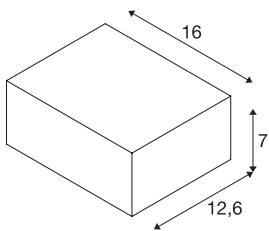

## SHELL 15

WL, LED Indoor surface-mounted wall light, 3000K, white

The elegant SHELL wall light is a combination of aluminium and acrylic glass. The dimmable wall light is available in two sizes. The one or two long-life LEDs each have output of 12W, and provide the required luminous intensity. The wall light has a strong design and can be directly connected to the 230V mains supply as it has an integrated LED driver.

## TECHNICAL DATA

Item no.:	1000422
Lamps included	0
Number of different light outlets	1
Primary nominal voltage	220-240V ~50/60Hz mA/V
Secondary power / secondary voltage	350 mA/V
Width	12.6 cm
Height	7.0 cm
Depth	16.0 cm
Net weight	0.911 kg
Gross weight	1.099 kg
IP Code	IP 20
Safety class	I
Impact resistance class	IK02
Impact resistance	0,200000000000000001 Joule
Assembly	Surface
Assembly details	Wall
Dimming technology	trailing edge
Wattage	15 W
Lumen	1400 lm
Colour temperature	3000 Kelvin
Beam angle	120 °
Color	white