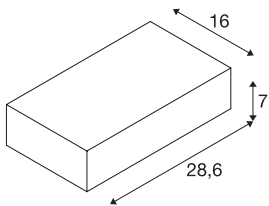

## SHELL 30

WL, LED Indoor surface-mounted wall light, 3000K, white

The elegant SHELL wall light is a combination of aluminium and acrylic glass. The dimmable wall light is available in two sizes. The one or two long-life LEDs each have output of 12W, and provide the required luminous intensity. The wall light has a strong design and can be directly connected to the 230V mains supply as it has an integrated LED driver.

## TECHNICAL DATA

Item no.:	1000423
Lamps included	0
Number of different light outlets	1
Primary nominal voltage	220-240V ~50/60Hz mA/V
Secondary power / secondary voltage	700 mA/V
Width	28.6 cm
Height	7.0 cm
Depth	16.0 cm
Net weight	1.816 kg
Gross weight	2.069 kg
IP Code	IP 20
Safety class	I
Impact resistance class	IK02
Impact resistance	0,200000000000000001 Joule
Assembly	Surface
Assembly details	Wall
Dimming technology	trailing edge
Wattage	54 W
Lumen	5600 lm
Colour temperature	3000 Kelvin
Beam angle	120 °
Color	white