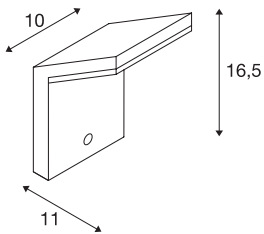

TECHNICAL DATA

Item no.:	232915
Lamps included	0
Primary nominal voltage	220-240V ~50/60Hz mA/V
Secondary power / secondary voltage	110 mA/V
Width	10.0 cm
Height	16.5 cm
Depth	11.0 cm
Net weight	0.429 kg
Gross weight	0.52 kg
IP Code	IP 44
Safety class	I
Assembly	Surface
Assembly details	Wall
Wattage	9 W
Lumen	500 lm
Colour temperature	3000 Kelvin
Beam angle	120 °
Color	anthracite
CRI	>80
Binning	6
LXXBXX data	70/50
Service life	25000 h