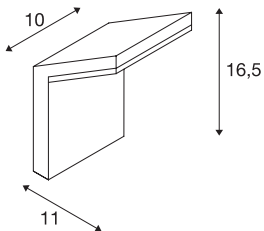

TECHNICAL DATA

Item no.:	232905
Lamps included	0
Primary nominal voltage	220-240V ~50/60Hz mA/V
Width	10.0 cm
Height	16.5 cm
Depth	11.0 cm
Net weight	0.403 kg
Gross weight	0.492 kg
IP Code	IP 44
Safety class	I
Assembly	Surface
Assembly details	Wall
Wattage	9 W
Lumen	500 lm
Colour temperature	3000 Kelvin
Beam angle	120 °
Color	anthracite
CRI	>80
Binning	6
LXXBXX data	70/50
Service life	25000 h
BIG WHITE Page	666