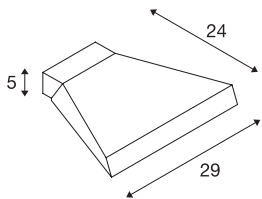

TRAPECCO WALL

outdoor wall light, LED, 3000K, down, anthracite, 10W

The trapezoidal TRAPECCO WALL Down LED wall light generates a homogeneous lighting effect downwards. The product is ready to be connected directly to the 230V mains supply.

TECHNICAL DATA

Item no.:	231745
Lamps included	0
Primary nominal voltage	230V ~50Hz mA/V
Width	29.0 cm
Height	5.0 cm
Depth	24.0 cm
Net weight	1.244 kg
Gross weight	1.434 kg
IP Code	IP 44
Safety class	I
Assembly	Surface
Assembly details	Wall
Wattage	10 W
Lumen	850 lm
Colour temperature	3000 Kelvin
Beam angle	100 °
Color	anthracite
CRI	>80
Binning	6
LXXBXX data	70/50
Service life	20000 h
BIG WHITE Page	670