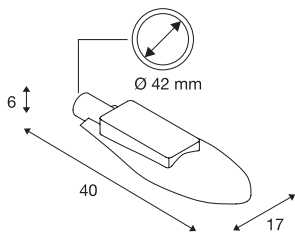

## WILRON S

outdoor floor light, LED, 4000K, IP55, anthracite, L/-W/H 17/40/6 cm, optional wall light, 20W

WILRON S LED wall light, consisting of painted aluminium and glass, which covers the LED. Suitable for outdoor use thanks to protection rating of IP55. The electrical connection is achieved through the integrated LED driver between 100V and 277V mains voltage. Thanks to the high-performance, integrated LED, this light is suitable for car parks and path lighting, among other uses. The wall bracket is required for installation. This light contains integrated LED light bulbs.

## TECHNICAL DATA

Item no.:	234205
Lamps included	0
Primary nominal voltage	100-277V ~50/60Hz mA/V
Secondary power / secondary voltage	500 mA/V
Length	17.0 cm
Width	40.0 cm
Height	6.0 cm
Net weight	1.219 kg
Gross weight	1.465 kg
IP Code	IP 55
Safety class	I
Impact resistance class	IK04
Impact resistance	0,5 Joule
Assembly	Surface
Assembly details	Wall with Acc.
Wattage	20 W
Lumen	2010 lm
Colour temperature	4000 Kelvin
Color	anthracite
CRI	>80
Binning	6
LXXBXX data	70/50