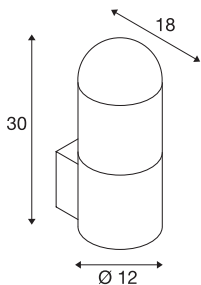

C-POL WALL

outdoor wall light, TC-(D,H,T,Q)SE, IP54, anthracite, max. 24W

The C-POL WALL wall light made from aluminium provides glare-free illumination by the construction of the incorporated grid. It is suitable for use outdoors thanks to its IP44 protection class. The C-POL series also contains a floor stand and can therefore be used universally.

TECHNICAL DATA

Item no.:	231465
Socket	E27
Number of sockets	1
Lamps included	0
Primary nominal voltage	230V ~50Hz mA/V
Width	12.0 cm
Height	30.0 cm
Depth	18.0 cm
Net weight	1.648 kg
Gross weight	1.826 kg
IP Code	IP 54
Safety class	I
Assembly	Surface
Assembly details	Wall
Wattage	24 W
Color	anthracite
BIG WHITE Page	646