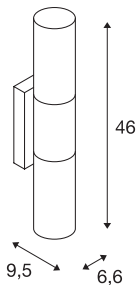

## DEVIN

wall light, double-headed, LED, 3000K, IP44, round, chrome, frosted glass, L/W/H 6.6/9.5/46 cm, 8W

The double-headed DEVIN wall light is a further development of our successful DEVIN light series. The luminaire provides a powerful, ambient light source thanks to its integrated power LED.

## TECHNICAL DATA

Item no.:	151553
Lamps included	0
Primary nominal voltage	220-240V ~50/60Hz mA/V
Width	6.6 cm
Height	46.0 cm
Depth	9.5 cm
Net weight	1.254 kg
Gross weight	1.726 kg
IP Code	IP 44
Safety class	I
Assembly	Surface
Assembly details	Wall
Dimming technology	Leading edge
Wattage	16 W
Lumen	890 lm
Colour temperature	3000 Kelvin
Color	chrome
CRI	>80
Binning	6
LXXBXX data	70/50
Service life	35000 h
BIG WHITE Page	262