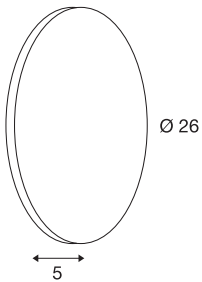

## PLASTRA

wall light, LED, 3000K, round, white plaster, Ø 30cm

With the PLASTRA ROUND LED, you have a highly-individual wall and ceiling light with a puristic, clear design. By the incorporated and warm white LED strip, it offers an indirect mood lighting and thereby becomes a special kind of lighting object. Thanks to its built-in LED driver, it can be directly connected to the 230V mains supply. The light can be individually customised with paint, wallpaper and stickers. This luminaire includes built-in LED lamps.

## TECHNICAL DATA

Item no.:	148091
Lamps included	0
Number of different light outlets	1
Primary nominal voltage	100-240V ~50/60Hz mA/V
Secondary power / secondary voltage	12 mA/V
Diameter	26.0 cm
Depth	5.0 cm
Net weight	2.09 kg
Gross weight	2.54 kg
IP Code	IP 20
Safety class	I
Assembly	Surface
Assembly details	Ceiling, Wall
Wattage	7.4 W
Lumen	400 lm
Colour temperature	3000 Kelvin
Color	white
CRI	>80
Binning	6
LXXBXX data	70/50
Service life	15000 h
BIG WHITE Page	190