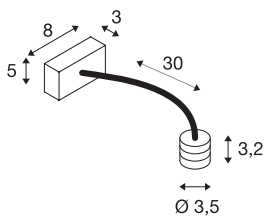

IVED GOOSE wall light

LED, 3000K, silver-grey, canopy, incl. driver

LED display luminaire for wall and ceiling installation of our IVED GOOSE series where canopy and lamp head are connected via a flexible arm. The incorporated Power LED makes it suitable for many different applications. Available in different light colours, the electrical connection is made directly to 230V mains supply via the incorporated LED driver. We alternatively offer a version with switch including a mounting box for masonry or cavity walls. This luminaire contains built-in LED lamps.

TECHNICAL DATA

Item no.:	146512
Lamps included	0
Primary nominal voltage	100-240V ~50/60Hz mA/V
Secondary power / secondary voltage	350 mA/V
Length	30.0 cm
Width	8.0 cm
Height	5.0 cm
Net weight	0.372 kg
Gross weight	0.455 kg
IP Code	IP 20
Safety class	I
Assembly	Surface
Assembly details	Ceiling, Wall
Wattage	2.2 W
Lumen	80 lm
Colour temperature	3000 Kelvin
Beam angle	45 °
Color	grey
CRI	>80
LXXBXX data	70/50
Service life	30000 h
BIG WHITE Page	259