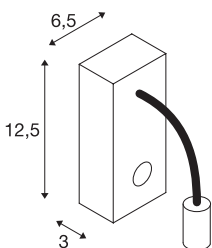

PIPOFLEX

wall light, LED, 3000K, red

The modern high-voltage LED wall light of our PIPOFLEX series convinces by its clear and functional design. The powerful LED in the head of the lamp is connected to the canopy via a rubber sheathed flexible duct. Equipped with a switch located on the canopy, the individually adjustable fitting is suitable for various applications. With the PIPOFLEX, we also offer a variety of modern colours. Thanks to the incorporated driver, the electrical connection is made directly to 230V mains supply. This luminaire contains built-in LED lamps.

TECHNICAL DATA

Item no.:	146706
Lamps included	0
Primary nominal voltage	220-240V ~50/60Hz mA/V
Secondary power / secondary voltage	266 mA/V
Length	23.0 cm
Height	12.5 cm
Net weight	0.333 kg
Gross weight	0.435 kg
IP Code	IP 20
Safety class	I
Assembly	Surface
Assembly details	Wall
Wattage	4.3 W
Lumen	200 lm
Colour temperature	3000 Kelvin
Beam angle	35 °
Color	red
CRI	>80
Binning	6
LXXBXX data	70/50
Service life	35000 h