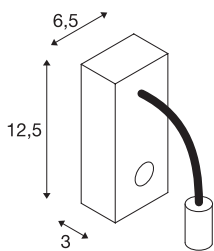

PIPOFLEX

wall light, LED, 3000K, green

The modern high-voltage LED wall light of our PIPOFLEX series convinces by its clear and functional design. The powerful LED in the head of the lamp is connected to the canopy via a rubber sheathed flexible duct. Equipped with a switch located on the canopy, the individually adjustable fitting is suitable for various applications. With the PIPOFLEX, we also offer a variety of modern colours. Thanks to the incorporated driver, the electrical connection is made directly to 230V mains supply. This luminaire contains built-in LED lamps.

TECHNICAL DATA

Item no.:	146705
Lamps included	0
Primary nominal voltage	220-240V ~50/60Hz mA/V
Secondary power / secondary voltage	266 mA/V
Length	23.0 cm
Height	12.5 cm
Net weight	0.309 kg
Gross weight	0.389 kg
IP Code	IP 20
Safety class	I
Assembly	Surface
Assembly details	Wall
Wattage	4.3 W
Lumen	200 lm
Colour temperature	3000 Kelvin
Beam angle	35 °
Color	green
CRI	>80
Binning	6
LXXBXX data	70/50
Service life	35000 h