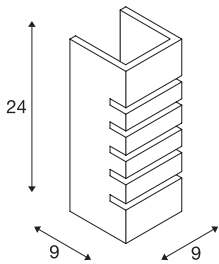

PLASTRA wall light

square, 100 Slot, white plaster, E14, max. 40 W

The PLASTRA plaster light is a highly individual wall light with a pure, clear form. Prepared to take E14 incandescent or energy saving lamps, it comes ready for direct connection to 230V mains supply. The sandpaper included as part of the delivery is used to clean the surfaces. After priming, the luminaire can be painted with wall paint as desired.

TECHNICAL DATA

Item no.:	148010
Socket	E14
Lamp	C35
Number of sockets	1
Lamps included	0
Primary nominal voltage	230V ~50Hz mA/V
Width	9.0 cm
Height	24.0 cm
Depth	9.0 cm
Net weight	1.834 kg
Gross weight	2.295 kg
IP Code	IP 20
Safety class	I
Assembly	Surface
Assembly details	Wall
Wattage	40 W
Color	white
BIG WHITE Page	215