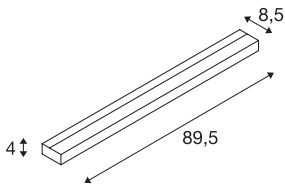

SEDO 21

wall light, T16, square, white, frosted glass, L/W/H
89.5/8.5/4 cm, energy saving lamp, max. 21W

The white variant of the SEDO 21 wall light is made of aluminium and has a frosted glass cover. Designed to use energy-saving T5 fluorescent tubes, the SEDO 21 wall light is ready for direct connection to the 230V mains supply thanks to the pre-installed ballast.

TECHNICAL DATA

Item no.:	151771
Socket	G5
Lamp	T16
Number of sockets	1
Lamps included	0
Primary nominal voltage	230V ~50Hz mA/V
Width	89.5 cm
Height	4.0 cm
Depth	8.5 cm
Net weight	2.037 kg
Gross weight	2.359 kg
IP Code	IP 20
Safety class	I
Assembly	Surface
Wattage	22 W
Color	white