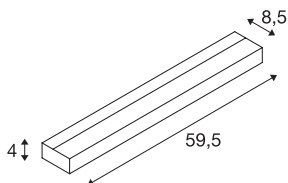

SEDO 14

wall light, T16, square, brushed aluminium, frosted glass, L/W/H 59.5/8.5/4 cm, energy saving lamp, max. 14W

The SEDO 14 wall light is made of brushed aluminium and fitted with a frosted glass cover. Designed to use energy-saving T5 fluorescent tubes, the SEDO 14 wall light is ready for direct connection to the 230V mains supply thanks to the pre-installed ballast.

TECHNICAL DATA

Item no.:	151762
Socket	G5
Lamp	T16
Number of sockets	1
Lamps included	0
Primary nominal voltage	230V ~50Hz mA/V
Width	59.5 cm
Height	4.0 cm
Depth	8.5 cm
Net weight	1.439 kg
Gross weight	1.663 kg
IP Code	IP 20
Safety class	I
Assembly	Surface
Assembly details	Wall
Wattage	18 W
Color	aluminium