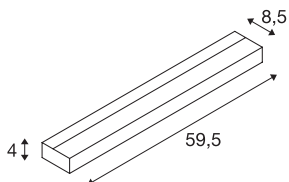

## SEDO 14

wall light, T16, square, white, frosted glass, L/W/H  
59.5/8.5/4 cm, energy saving lamp, max. 14W

The white variant of the SEDO 14 wall light is made of aluminium and has a frosted glass cover. Designed to use energy-saving T5 fluorescent tubes, the SEDO 14 wall light is ready for direct connection to the 230V mains supply thanks to the pre-installed ballast.

## TECHNICAL DATA

Item no.:	151761
Socket	G5
Lamp	T16
Number of sockets	1
Lamps included	0
Primary nominal voltage	230V ~50Hz mA/V
Width	59.5 cm
Height	4.0 cm
Depth	8.5 cm
Net weight	1.468 kg
Gross weight	1.692 kg
IP Code	IP 20
Safety class	I
Assembly	Surface
Wattage	18 W
Color	white