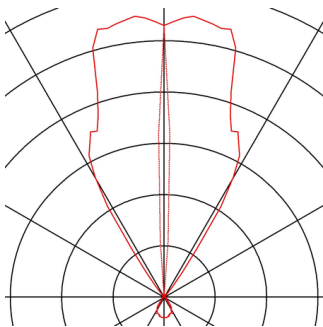

OUT BEAM

outdoor wall light, QT-DE12, IP44, silver-grey, max. 150W

Single-headed, aluminium wall mounted light from the OUT BEAM series. The light outlets lie opposite each other and are covered by glass, they produce a narrow and a wide beam and thus create the special up/down effect. Thanks to its IP44 protection class, the luminaire is suitable for outdoor use. The luminaire is connected directly to the 230V mains supply. The OUT BEAM series also includes wall lights for metal vapour discharge lamps.

TECHNICAL DATA

Item no.:	227020
Socket	R7s 78mm
Lamp	QT-DE12
Number of sockets	1
Lamps included	0
Primary nominal voltage	230V ~50Hz mA/V
Length	15.0 cm
Width	15.0 cm
Height	15.5 cm
Net weight	1.741 kg
Gross weight	1.973 kg
IP Code	IP 44
Safety class	I
Assembly	Surface
Assembly details	Wall
Wattage	150 W
Beam angle	80 °
Color	grey