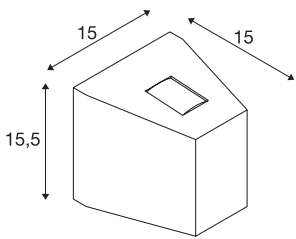

OUT BEAM

outdoor wall light, QT-DE12, IP44, silver-grey, max. 150W

Single-headed, aluminium wall mounted light from the OUT BEAM series. The light outlets lie opposite each other and are covered by glass, they produce a narrow and a wide beam and thus create the special up/down effect. Thanks to its IP44 protection class, the luminaire is suitable for outdoor use. The luminaire is connected directly to the 230V mains supply. The OUT BEAM series also includes wall lights for metal vapour discharge lamps.

TECHNICAL DATA

Item no.:	227020
Socket	R7s 78mm
Lamp	QT-DE12
Number of sockets	1
Lamps included	0
Primary nominal voltage	230V ~50Hz mA/V
Length	15.0 cm
Width	15.0 cm
Height	15.5 cm
Net weight	1.741 kg
Gross weight	1.973 kg
IP Code	IP 44
Safety class	I
Assembly	Surface
Assembly details	Wall
Wattage	150 W
Beam angle	80 °
Color	grey