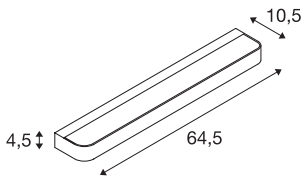

## BOWTOW GLASS

wall light, shelf light, T16, IP21, chrome, frosted glass, max. 24W

The BOWTOW GLASS wall luminaire is made from chrome-plated steel and equipped with a G5 lamp holder for use of T5 fluorescent lamps. Two partly frosted glass covers guarantee the protection of IP21, which means it can also be used in appropriate wet rooms. The high-voltage wall luminaire BOWTOW GLASS is supplied ready for direct connection to 230V mains supply via the incorporated electronic ballast.

## TECHNICAL DATA

Item no.:	157472
Socket	G5
Lamp	T16
Number of sockets	1
Lamps included	0
Primary nominal voltage	230V ~50Hz mA/V
Width	64.5 cm
Height	4.5 cm
Depth	10.5 cm
Net weight	2.88 kg
Gross weight	3.386 kg
IP Code	IP 21
Safety class	I
Assembly	Surface
Assembly details	Wall
Wattage	27 W
Color	chrome