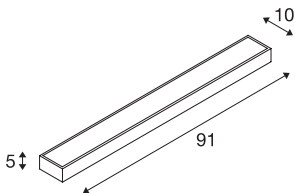

FLAT 121

wall light, T16, square, up-down, silver-grey, frosted glass, max. 21W

The FLAT 121 wall light is made of aluminium and equipped with a frosted glass cover. Designed to use energy-saving T5 fluorescent tubes, the FLAT 121 wall light is ready for direct connection to the 230V mains supply thanks to the pre-installed ballast.

TECHNICAL DATA

Item no.:	157192
Socket	G5
Lamp	T16
Number of sockets	1
Lamps included	0
Primary nominal voltage	100-277V ~50/60Hz mA/V
Net weight	3.656 kg
Gross weight	3.963 kg
IP Code	IP 20
Safety class	I
Assembly	Surface
Assembly details	Wall
Wattage	21 W
Color	grey