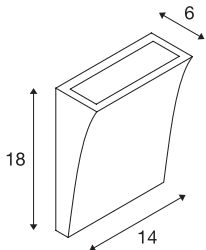

DELWA WIDE LED outdoor wall light

3000K, 100°, white, IP44

The DELWA WIDE aluminium wall light is fitted with two powerful flat LEDs with a warm white colour of light. The electrical connection of the aluminium luminaire is made directly to the 230V mains supply using the built-in driver. With protection class IP44, the luminaire is available in several colour versions and is suitable for outdoor use.

TECHNICAL DATA

Item no.:	1000340
Number of different light outlets	1
Primary nominal voltage	100-240V ~50/60Hz mA/V
Secondary power / secondary voltage	700 mA/V
Width	14.0 cm
Height	18.0 cm
Depth	6.0 cm
Net weight	0.899 kg
Gross weight	0.983 kg
IP Code	IP 44
Safety class	I
Impact resistance class	IK02
Impact resistance	0,200000000000000001 Joule
Assembly	Surface
Assembly details	Wall
Wattage	10 W
Lumen	910 lm
Colour temperature	3000 Kelvin
Beam angle	100 °
Color	white
CRI	>80
Binning	6