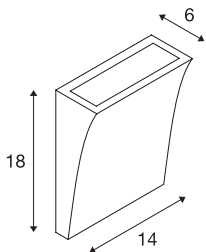

## DELWA WIDE LED outdoor wall light

3000K, 100°, silver grey, IP44

The DELWA WIDE aluminium wall light is fitted with two powerful flat LEDs with a warm white colour of light. The electrical connection of the aluminium luminaire is made directly to the 230V mains supply using the built-in driver. With protection class IP44, the luminaire is available in several colour versions and is suitable for outdoor use.

### TECHNICAL DATA

Item no.:	1000341
Number of different light outlets	1
Primary nominal voltage	100-240V ~50/60Hz mA/V
Secondary power / secondary voltage	700 mA/V
Width	14.0 cm
Height	18.0 cm
Depth	6.0 cm
Net weight	0.876 kg
Gross weight	0.949 kg
IP Code	IP 44
Safety class	I
Impact resistance class	IK02
Impact resistance	0,200000000000000001 Joule
Assembly	Surface
Assembly details	Wall
Wattage	10 W
Lumen	910 lm
Colour temperature	3000 Kelvin
Beam angle	100 °
Color	grey
CRI	>80
Binning	6