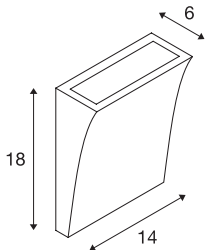

## DELWA WIDE LED outdoor wall light

3000K, 100°, anthracite, IP44

The DELWA WIDE aluminium wall light is fitted with two powerful flat LEDs with a warm white colour of light. The electrical connection of the aluminium luminaire is made directly to the 230V mains supply using the built-in driver. With protection class IP44, the luminaire is available in several colour versions and is suitable for outdoor use.

### TECHNICAL DATA

Item no.:	1000342
Number of different light outlets	1
Primary nominal voltage	100-240V ~50/60Hz mA/V
Secondary power / secondary voltage	700 mA/V
Width	14.0 cm
Height	18.0 cm
Depth	6.0 cm
Net weight	0.889 kg
Gross weight	0.969 kg
IP Code	IP 44
Safety class	I
Impact resistance class	IK02
Impact resistance	0,200000000000000001 Joule
Assembly	Surface
Assembly details	Wall
Wattage	10 W
Lumen	910 lm
Colour temperature	3000 Kelvin
Beam angle	100 °
Color	anthracite
CRI	>80
Binning	6