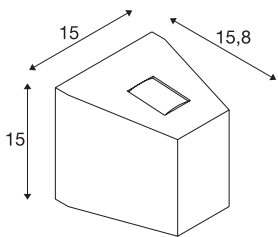

OUT BEAM UP/DOWN

outdoor wall light, QT-DE12, IP44, beam/flood , silver-grey, max. 80W

Single-headed, aluminium wall mounted light from the OUT BEAM series. The two opposing light outlets covered with glass produce a wide beam, and therefore create the special up/down effect. Thanks to its IP44 protection class, the luminaire is suitable for outdoor use. The luminaire is connected directly to the 230V mains supply. The OUT BEAM series also includes wall lights with integrated LEDs.

TECHNICAL DATA

Item no.:	1000587
Socket	R7s 78mm
Lamp	QT-DE12
Number of sockets	1
Lamps included	0
Number of different light outlets	2
Primary nominal voltage	230V ~50/60Hz mA/V
Width	15.0 cm
Height	15.0 cm
Depth	15.8 cm
Net weight	1.238 kg
Gross weight	1.457 kg
IP Code	IP 44
Safety class	I
Assembly	Surface
Assembly details	Wall
Wattage	80 W
Beam angle	2 °
Color	grey
BIG WHITE Page	698