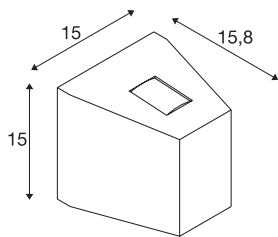

## OUT BEAM UP/DOWN

outdoor wall light, QT-DE12, IP44, beam/flood , anthracite, max. 80W

Single-headed, aluminium wall mounted light from the OUT BEAM series. The two opposing light outlets covered with glass produce a wide beam, and therefore create the special up/down effect. Thanks to its IP44 protection class, the luminaire is suitable for outdoor use. The luminaire is connected directly to the 230V mains supply. The OUT BEAM series also includes wall lights with integrated LEDs.

## TECHNICAL DATA

Item no.:	1000588
Socket	R7s 78mm
Lamp	QT-DE12
Number of sockets	1
Lamps included	0
Number of different light outlets	2
Primary nominal voltage	230V ~50/60Hz mA/V
Width	15.0 cm
Height	15.0 cm
Depth	15.8 cm
Net weight	1.248 kg
Gross weight	1.461 kg
IP Code	IP 44
Safety class	I
Assembly	Surface
Assembly details	Wall
Wattage	80 W
Beam angle	2 °
Color	anthracite
BIG WHITE Page	698