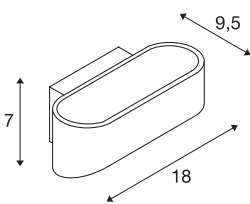

## ASSO

wall light, LED, 2000K-3000K Dim to Warm, brushed aluminium/white

The distinctive LED UP/DOWN recessed wall light ASSO LED is equipped with two ultra-modern, powerful COB LEDs which emit light indirectly. Thus it is ideal for glare-free lighting of stairs, staircases and rooms. The lighting atmosphere can be adjusted/dimmed in an uncomplicated way using the dim-to-warm function. Due to the incorporated constant current LED driver, placed within the canopy, the electrical connection is made directly to 230V mains supply. This luminaire contains built-in LED lamps.

## TECHNICAL DATA

Item no.:	1000637
Primary nominal voltage	220-240V ~50/60Hz mA/V
Secondary power / secondary voltage	250 mA/V
Width	18.0 cm
Height	7.0 cm
Depth	9.5 cm
Net weight	0.668 kg
Gross weight	0.815 kg
IP Code	IP 20
Safety class	I
Assembly	Surface
Assembly details	Wall
Dimming technology	trailing edge
Wattage	11 W
Lumen	700 lm
Colour temperature	2000-3000 Kelvin
Color	aluminium
CRI	>90
Binning	6
LXXBXX data	70/50
Service life	30000 h
BIG WHITE Page	223