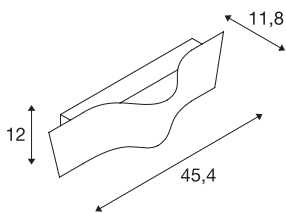

WAVE 45

LED wall light, black, 2000K-3000K Dim to Warm

Behind the elegant wave shaped front cover, the WAVE 45 recessed wall light has a warm white COB LED. By this special shape the fitted LEDs creates two opposite light outlets. Manufactured from aluminium, the fitting is ready for direct connection to 230V mains supply, thanks to the incorporated driver. The WAVE 45 is infinitely dimmable and completely flicker-free due to the dim-to-warm function. WAVE 45 is available in black, white, brushed aluminium and brass colour. This luminaire contains built-in LED lamps.

TECHNICAL DATA

| | |
|-------------------------------------|------------------------|
| Item no.: | 1000649 |
| Primary nominal voltage | 220-240V ~50/60Hz mA/V |
| Secondary power / secondary voltage | 500 mA/V |
| Width | 45.4 cm |
| Height | 12.0 cm |
| Depth | 11.8 cm |
| Net weight | 1.315 kg |
| Gross weight | 2.073 kg |
| IP Code | IP 20 |
| Safety class | I |
| Assembly | Surface |
| Assembly details | Wall |
| Dimming technology | Leading edge |
| Wattage | 22 W |
| Lumen | 800 lm |
| Colour temperature | 2000-3000 Kelvin |
| Beam angle | 100 ° |
| Color | black |
| CRI | >90 |
| Binning | 6 |
| LXXBXX data | 70/50 |
| Service life | 30000 h |