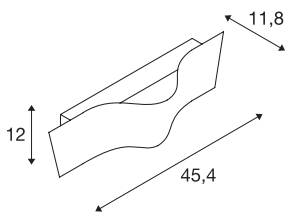

WAVE 45

LED wall light, white, 2000K-3000K Dim to Warm

Behind the elegant wave shaped front cover, the WAVE 45 recessed wall light has a warm white COB LED. By this special shape the fitted LEDs creates two opposite light outlets. Manufactured from aluminium, the fitting is ready for direct connection to 230V mains supply, thanks to the incorporated driver. The WAVE 45 is infinitely dimmable and completely flicker-free due to the dim-to-warm function. WAVE 45 is available in black, white, brushed aluminium and brass colour. This luminaire contains built-in LED lamps.

TECHNICAL DATA

Item no.:	1000650
Primary nominal voltage	220-240V ~50/60Hz mA/V
Secondary power / secondary voltage	500 mA/V
Width	45.4 cm
Height	12.0 cm
Depth	11.8 cm
Net weight	1.326 kg
Gross weight	2.082 kg
IP Code	IP 20
Safety class	I
Assembly	Surface
Assembly details	Wall
Dimming technology	Leading edge
Wattage	22 W
Lumen	1050 lm
Colour temperature	2000-3000 Kelvin
Beam angle	100 °
Color	white
CRI	>90
Binning	6
LXXBXX data	70/50
Service life	30000 h