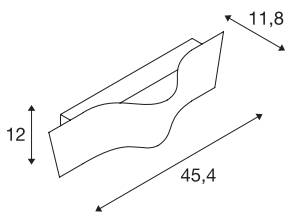

WAVE 45

LED wall light, brass, 2000K-3000K Dim to Warm

Behind the elegant wave shaped front cover, the WAVE 45 recessed wall light has a warm white COB LED. By this special shape the fitted LEDs creates two opposite light outlets. Manufactured from aluminium, the fitting is ready for direct connection to 230V mains supply, thanks to the incorporated driver. The WAVE 45 is infinitely dimmable and completely flicker-free due to the dim-to-warm function. WAVE 45 is available in black, white, brushed aluminium and brass colour. This luminaire contains built-in LED lamps.

TECHNICAL DATA

Item no.:	1000651
Primary nominal voltage	220-240V ~50/60Hz mA/V
Secondary power / secondary voltage	500 mA/V
Width	45.4 cm
Height	12.0 cm
Depth	11.8 cm
Net weight	1.31 kg
Gross weight	2.075 kg
IP Code	IP 20
Safety class	I
Assembly	Surface
Assembly details	Wall
Dimming technology	Leading edge
Wattage	22 W
Lumen	900 lm
Colour temperature	2000-3000 Kelvin
Beam angle	100 °
Color	gold
CRI	>90
Binning	6
LXXBXX data	70/50
Service life	30000 h