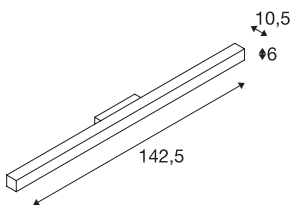

Q-LINE

wall light, LED, 3000K, white

The Q-LINE WALL wall light is optionally available with a white, black or silver-grey painted lamp housing and fitted with matching end caps. A diffuser made of acrylic glass found underneath provides glare-free lighting properties. The Q-LINE is equipped with a warm-white LED module and is the ultimate LED solution for primary room lighting thanks to its 3800lm of LED output.

TECHNICAL DATA

Item no.:	1000668
Lamps included	0
Number of different light outlets	1
Primary nominal voltage	220-240V ~50/60Hz mA/V
Secondary power / secondary voltage	700 mA/V
Length	142.5 cm
Width	10.5 cm
Height	6.0 cm
Net weight	3.439 kg
Gross weight	4.128 kg
IP Code	IP 20
Safety class	I
Assembly	Surface
Assembly details	Wall
Wattage	45 W
Lumen	3800 lm
Colour temperature	3000 Kelvin
Beam angle	110 °
Color	white
CRI	>80
LXXBXX data	70/50
Service life	30000 h