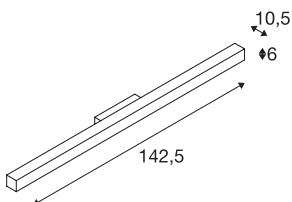

Q-LINE

wall light, LED, 3000K, silver-grey

The Q-LINE WALL wall light is optionally available with a white, black or silver-grey painted lamp housing and fitted with matching end caps. A diffuser made of acrylic glass found underneath provides glare-free lighting properties. The Q-LINE is equipped with a warm-white LED module and is the ultimate LED solution for primary room lighting thanks to its 3800lm of LED output.

TECHNICAL DATA

Item no.:	1000670
Lamps included	0
Number of different light outlets	1
Primary nominal voltage	220-240V ~50/60Hz mA/V
Secondary power / secondary voltage	700 mA/V
Length	142.5 cm
Width	10.5 cm
Height	6.0 cm
Net weight	3.376 kg
Gross weight	4.039 kg
IP Code	IP 20
Safety class	I
Assembly	Surface
Assembly details	Wall
Wattage	45 W
Lumen	3800 lm
Colour temperature	3000 Kelvin
Beam angle	110 °
Color	grey
CRI	>80
LXXBXX data	70/50
Service life	30000 h