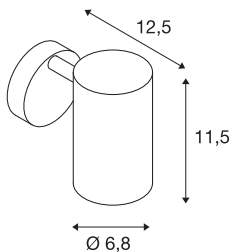

ENOLA_B

wall light, QPAR51, with switch, black, max. 50W

The ENOLA_B wall and ceiling light comes in several colour variants and impresses with its elegant conical lamp shade and its puristic appearance for a wide range of accent lighting. The luminaire is made of aluminium and steel and, thanks to the GU10 socket, is suitable for both halogen and LED lamps. The luminaire is ready to be connected to a 230V supply.

TECHNICAL DATA

Item no.:	1000729
Socket	GU10
Lamp	QPAR51
Number of sockets	1
Lamps included	0
Primary nominal voltage	230V ~50Hz mA/V
Tilt range	90 °
Horizontal rotation range	350 °
Width	9.0 cm
Height	11.4 cm
Depth	13.0 cm
Net weight	0.48 kg
Gross weight	0.634 kg
IP Code	IP 20
Safety class	I
Assembly	Surface
Assembly details	Wall
Wattage	50 W
Color	black
BIG WHITE Page	252