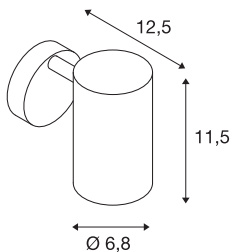

## ENOLA\_B

wall light, QPAR51, with switch, white, max. 50W

The ENOLA\_B wall and ceiling light comes in several colour variants and impresses with its elegant conical lamp shade and its puristic appearance for a wide range of accent lighting. The luminaire is made of aluminium and steel and, thanks to the GU10 socket, is suitable for both halogen and LED lamps. The luminaire is ready to be connected to a 230V supply.

## TECHNICAL DATA

Item no.:	1000730
Socket	GU10
Lamp	QPAR51
Number of sockets	1
Lamps included	0
Primary nominal voltage	230V ~50Hz mA/V
Tilt range	90 °
Horizontal rotation range	350 °
Width	9.0 cm
Height	11.4 cm
Depth	13.0 cm
Net weight	0.477 kg
Gross weight	0.631 kg
IP Code	IP 20
Safety class	I
Assembly	Surface
Assembly details	Wall
Wattage	50 W
Color	white
BIG WHITE Page	252