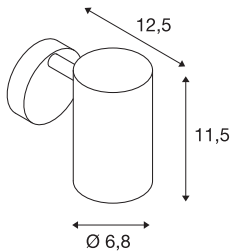

ENOLA_B

wall light, QPAR51, with switch, brass, max. 50W

The ENOLA_B wall and ceiling light comes in several colour variants and impresses with its elegant conical lamp shade and its puristic appearance for a wide range of accent lighting. The luminaire is made of aluminium and steel and, thanks to the GU10 socket, is suitable for both halogen and LED lamps. The luminaire is ready to be connected to a 230V supply.

TECHNICAL DATA

Item no.:	1000731
Socket	GU10
Lamp	QPAR51
Number of sockets	1
Lamps included	0
Primary nominal voltage	230V ~50Hz mA/V
Tilt range	90 °
Horizontal rotation range	350 °
Width	9.0 cm
Height	11.4 cm
Depth	13.0 cm
Net weight	0.481 kg
Gross weight	0.635 kg
IP Code	IP 20
Safety class	I
Assembly	Surface
Assembly details	Wall
Wattage	50 W
Color	gold
BIG WHITE Page	252